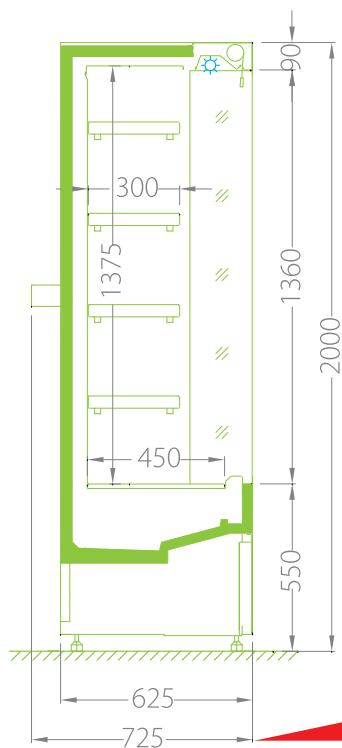

MULTIDECKS

Medium RDM-[module]-16

M2

LED
& DOORS
AVAILABLE

AUTOMATIC
EVAPORATION
OF CONDENSATE

modules 0.42 0.6 0.9 1.25 1.875

MoreINFO

PLUG-IN Collection